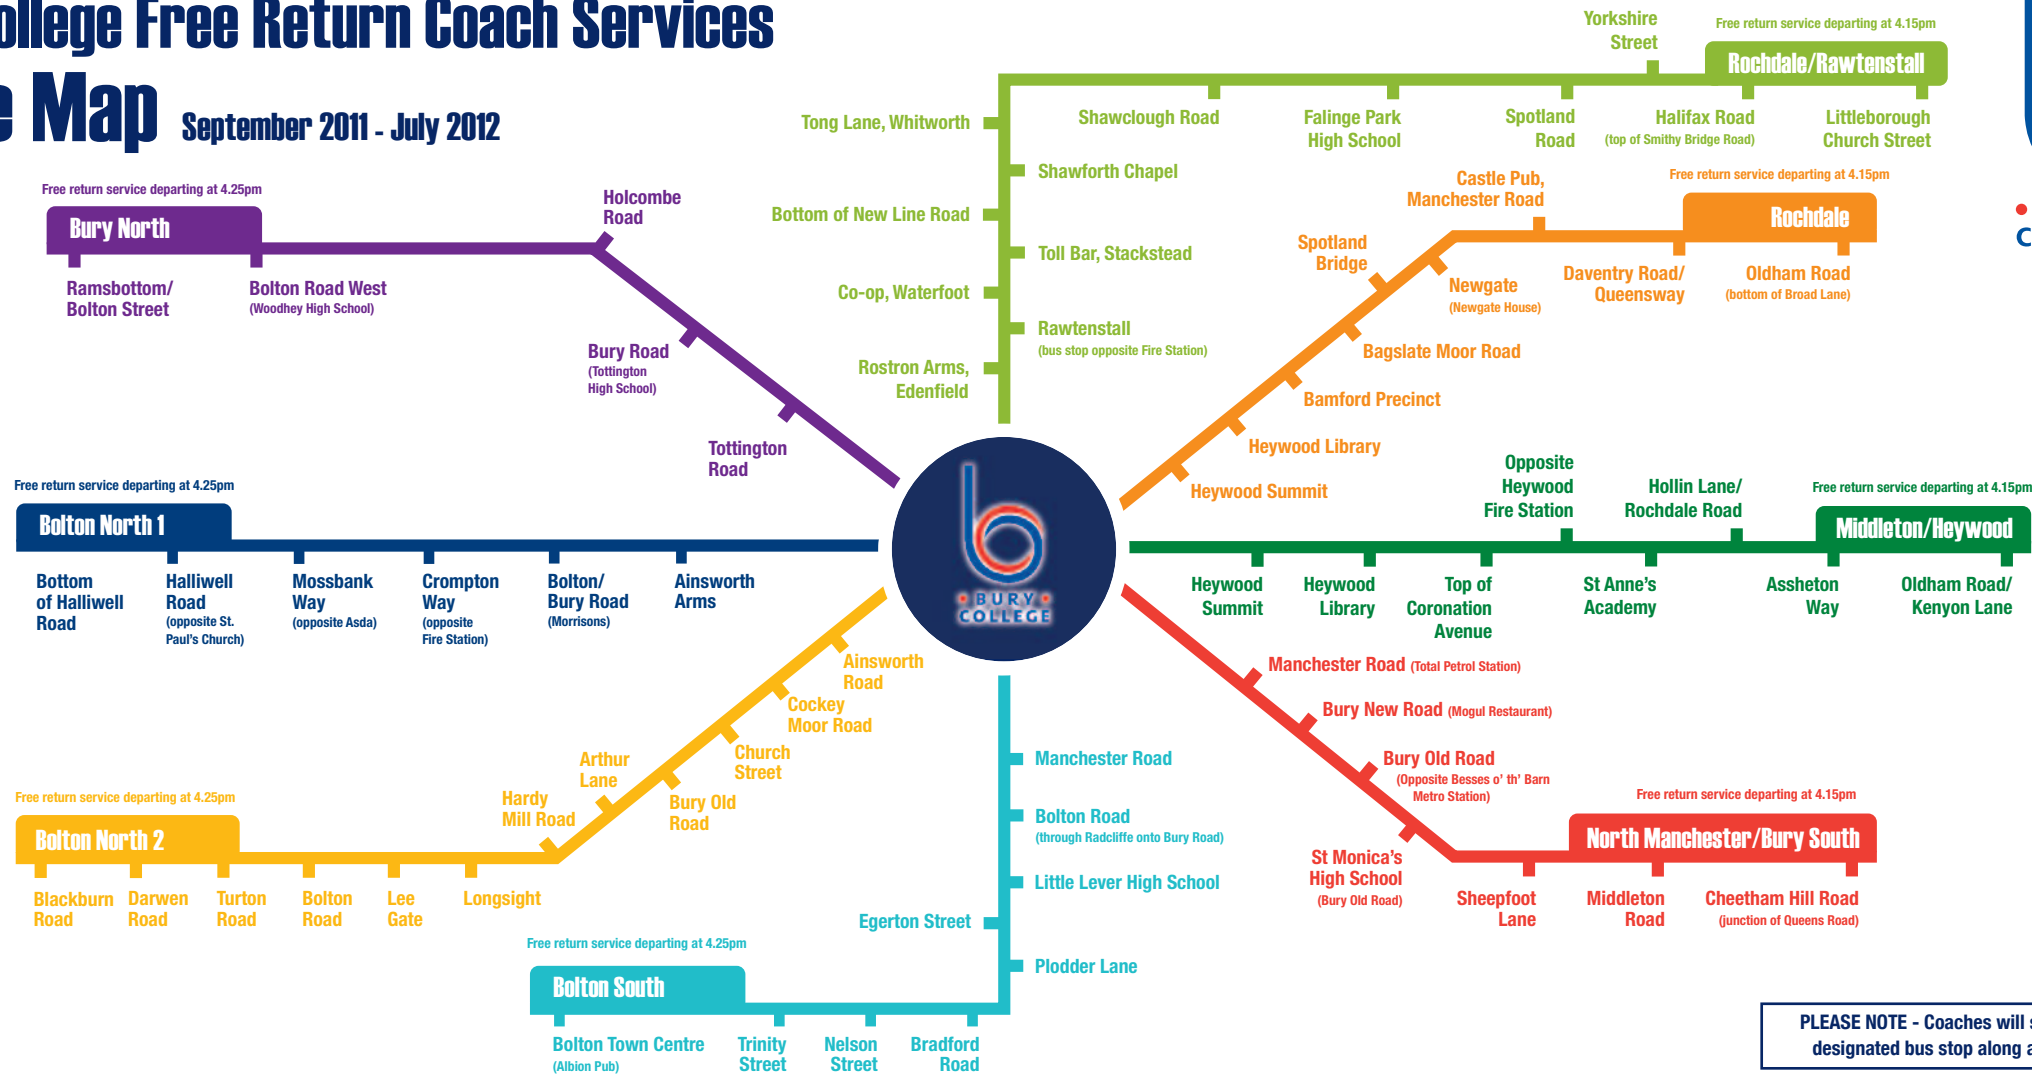

- This service will run 50 minutes later than scheduled every Wednesday morning.
- Free return service departing at 4.25pm.

Bolton North 2

Bolton via Turton	Approx Time
Blackburn Road	07:45
Darwen Road	07:55
Turton Road	07:57
Bolton Road	07:59
Lee Gate	08:03
Longsight	08:06
Hardy Mill Road	08:07
Arthur Lane	08:08
Bury Old Road	08:10
Church Street	08:15
Cockey Moor Road	08:17
Ainsworth Road	08:20
Bury College	08:30

- This service will run 50 minutes later than scheduled every Wednesday morning.
- Free return service departing at 4.25pm.

Bolton South

Bolton South	Approx Time
Bolton Town Centre (Albion Pub)	07.45
Trinity Street	07.48
Nelson Street	07.53
Bradford Road	07.57
Plodder Lane	08.00
Egerton Street	08.04
Little Lever High School	08.10
Bolton Road (through Radcliffe onto Bury Road)	08.19
Manchester Road	08.30
Bury College	08.40

- This service will run 50 minutes later than scheduled every Wednesday morning.
- Free return service departing at 4.25pm.

Bury North

Bury North	Approx Time
Ramsbottom/Bolton Street	08.00
Bolton Road West (Woodhey High School)	08.05
Holcombe Road	08.10
Bury Road (Tottington High School)	08.15
Tottington Road	08.20
Bury College	08.30

- This service will run 50 minutes later than scheduled every Wednesday morning.
- Free return service departing at 4.25pm.

Bury College Free Return Coach Services Route Map

September 2011 - July 2012

PLEASE NOTE - Coaches will stop at any designated bus stop along all routes.